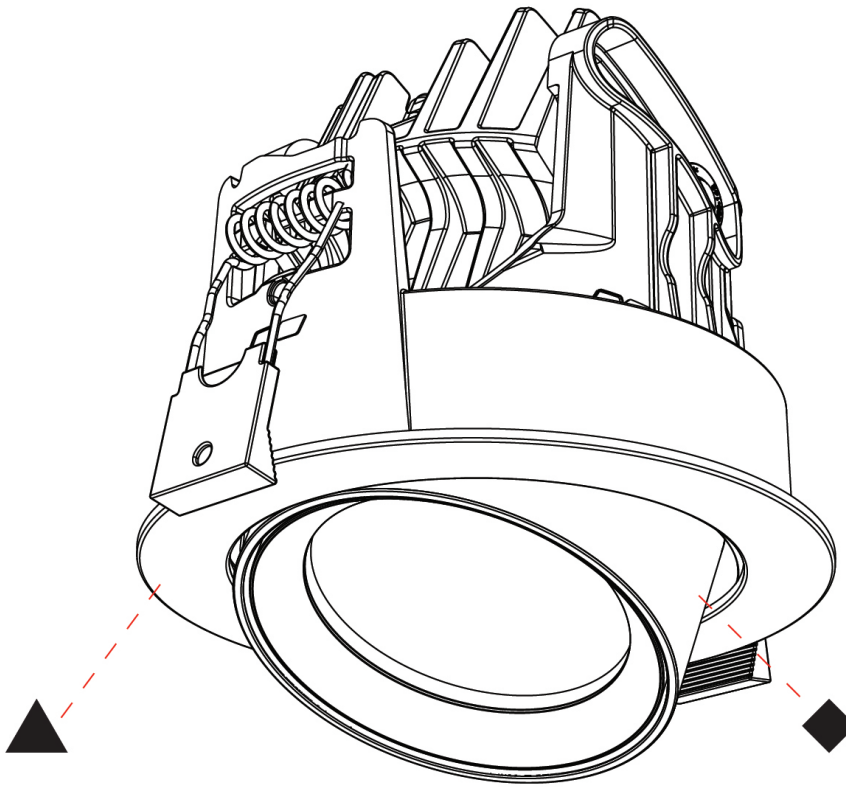

CENTRIQ ROUND ADJUSTABLE RECESSED

A35975-

PROJECT	_____
TYPE	_____
SPECIFIER	_____
QUANTITY	_____
DATE	_____

A